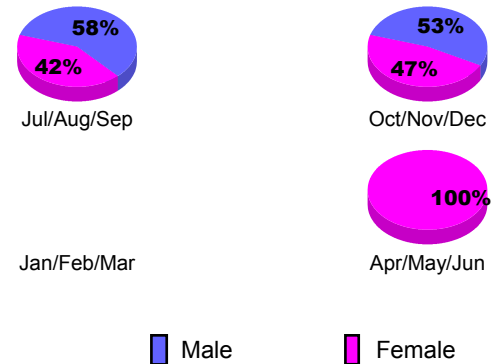

**Club Results 2012-2013**  
Goal, New, Dropped, Gain/Loss

**YTD Status Quo Clubs 2012-2013**

Status Quo Clubs Compared to Status Quo Members

**Club Gain/Loss 2012-2013**

**MEMBERSHIP**

Month	Net Memb Goal	Actual New Memb	Actual Dropped Memb	Gain/Loss of Memb
<b>2012-2013</b>				
Jul/Aug/Sep	25	17	12	5
Oct/Nov/Dec	50	47	13	34
Jan/Feb/Mar	0	4	10	-6
Apr/May/June	8	34	36	-2
<b>Totals</b>	<b>83</b>	<b>102</b>	<b>71</b>	<b>31</b>

**Membership Results 2012-2013**  
Goal, New, Dropped, Gain/Loss

**Gender Comparison 2012-2013**

**Membership Gain/Loss 2012-2013**