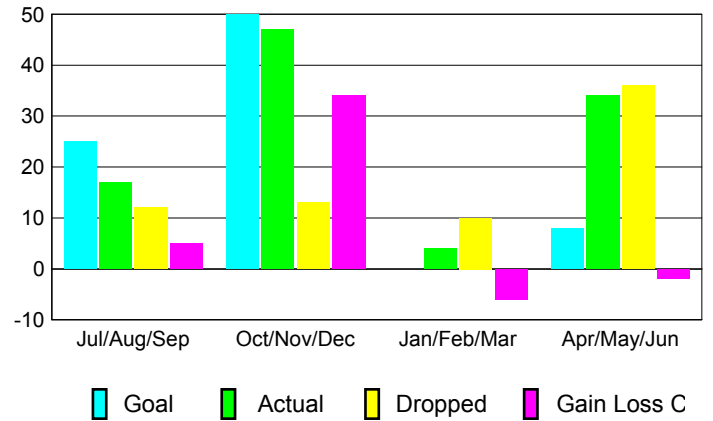

GMT: **Pedro Marrello**

Location: **URUGUAY**

GMT CA: **3**

**CLUBS**

Month	New Club Goal	Actual New Clubs	Actual Dropped Clubs	Gain/Loss of Clubs
<b>2012-2013</b>				
Jul/Aug/Sep	0	0	0	0
Oct/Nov/Dec	1	0	0	0
Jan/Feb/Mar	0	0	0	0
Apr/May/June	0	0	0	0
<b>Totals</b>	<b>1</b>	<b>0</b>	<b>0</b>	<b>0</b>

**Club Results 2012-2013**  
Goal, New, Dropped, Gain/Loss

**YTD Status Quo Clubs 2012-2013**

Status Quo Clubs Compared to Status Quo Members

**Club Gain/Loss 2012-2013**

**MEMBERSHIP**

Month	Net Memb Goal	Actual New Memb	Actual Dropped Memb	Gain/Loss of Memb
<b>2012-2013</b>				
Jul/Aug/Sep	25	17	12	5
Oct/Nov/Dec	50	47	13	34
Jan/Feb/Mar	0	4	10	-6
Apr/May/June	8	34	36	-2
<b>Totals</b>	<b>83</b>	<b>102</b>	<b>71</b>	<b>31</b>

**Membership Results 2012-2013**  
Goal, New, Dropped, Gain/Loss

**Gender Comparison 2012-2013**

**Membership Gain/Loss 2012-2013**